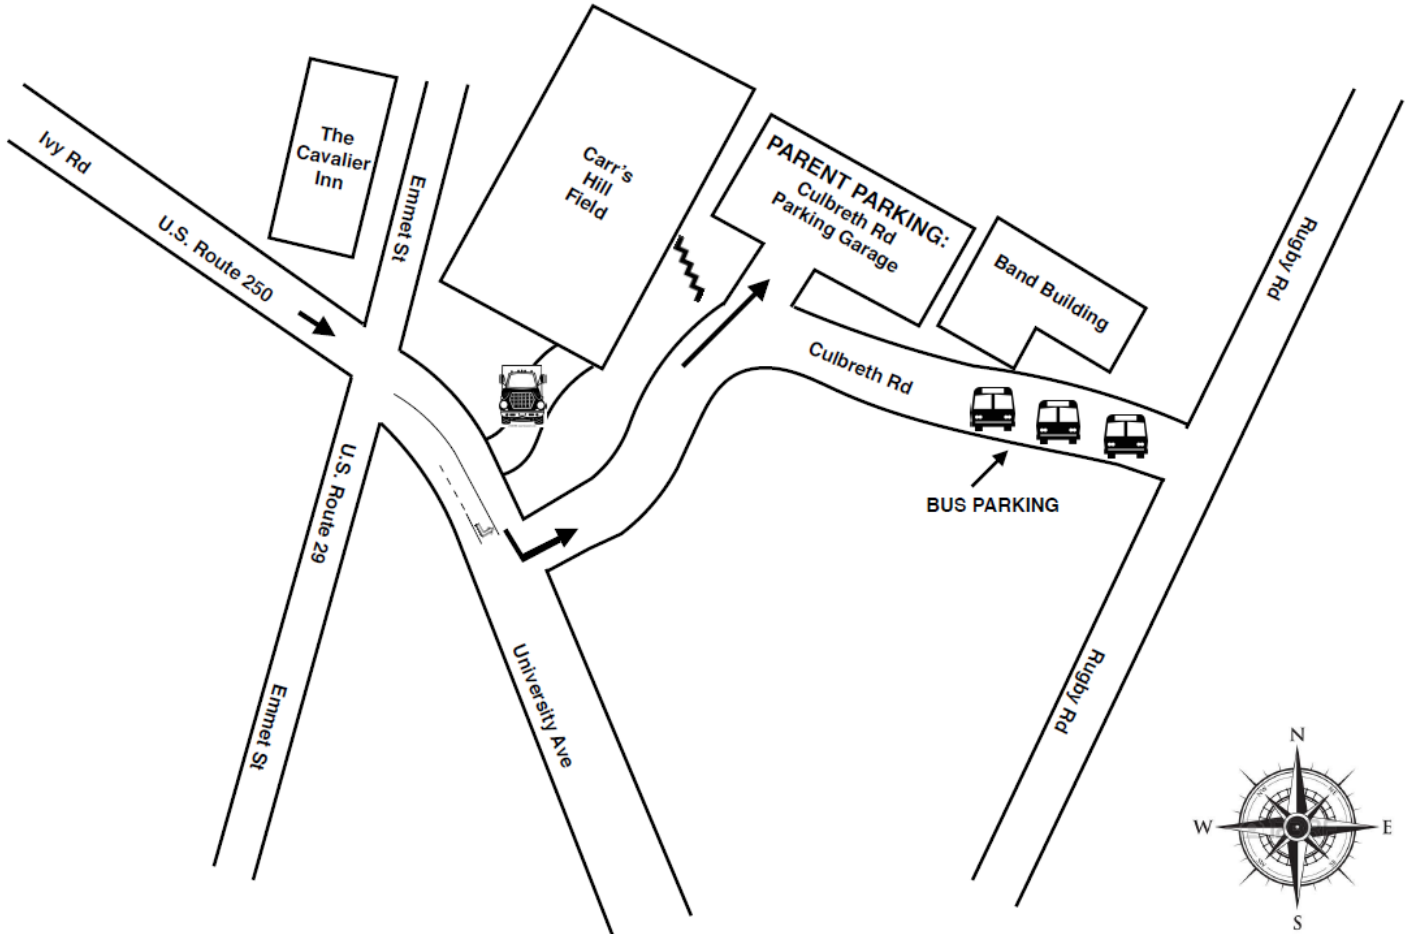

Arrival Map

Directions to Culbreth Road Garage

From all points South, East and West of Charlottesville:

- Take I64 to exit 118B (Route 29 N).
- Stay on Route 29 for 1.7 miles
- Exit at US-250 Business/Ivy Rd. Turn right (toward Charlottesville)
- Stay on Ivy Rd for 1.4 miles
- Turn left onto Culbreth Rd (N)
- Culbreth Garage will be on your left at the top of the hill

From points North:

- Take US-29 South into Charlottesville
- Upon entering Charlottesville, US-29 becomes US-29 Business (Emmet St)
- Stay straight on Emmet St. (US-29 Business) for 1.4 miles
- Turn Left onto University Ave.
- Turn Left onto Culbreth Road